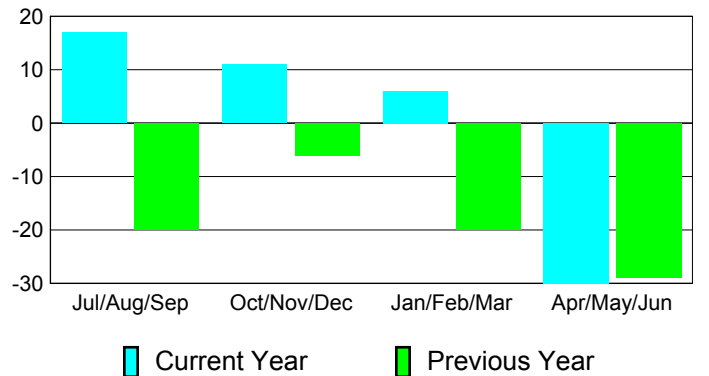

**Membership Results
2010-2011**

**Membership
2009-2010**

Month	Net Memb Goal	Actual New Memb	Actual Dropped Memb	Gain/Loss of Memb	Gain/Loss of Memb
Jul/Aug/Sep	-7	67	-50	17	-20
Oct/Nov/Dec	26	45	-34	11	-6
Jan/Feb/Mar	0	42	-36	6	-20
Apr/May/June	1	25	-55	-30	-29
Totals	20	179	-175	4	-75

Membership Results 2010-2011

Goal, New, Dropped, Gain/Loss

Comparison of Membership Gain/Loss

Current Year Compared to the Previous Year

Gender Comparison 2010-2011

Jul/Aug/Sep

Oct/Nov/Dec

Jan/Feb/Mar

Apr/May/June

Male

Female