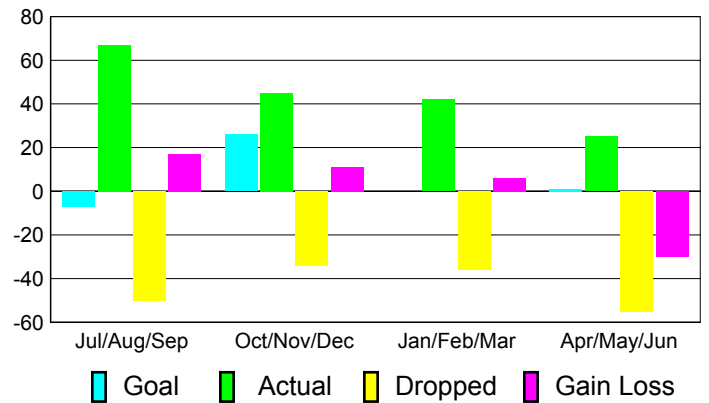

Membership Results 2010-2011

Goal, New, Dropped, Gain/Loss

Comparison of Membership Gain/Loss

Current Year Compared to the Previous Year